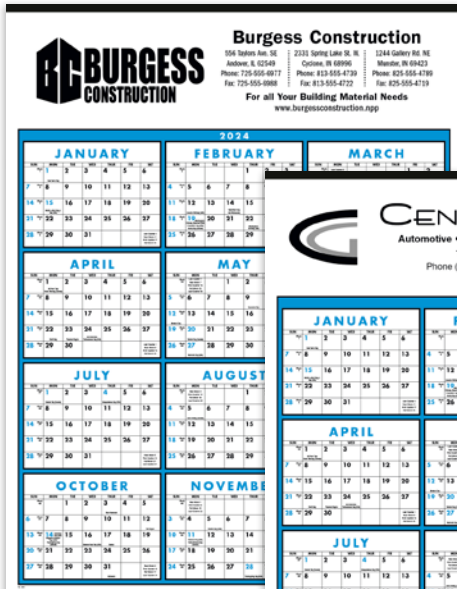

Product Size: 27" w x 38" h
Ad Size: 26" w x 5.5" h
Standard Decoration: Offset
Click Image for Pricing

Set-Up: FREE
Minimum: 100

At a glance, these popular time-management calendars allow you to view date blocks for the entire year. The non-laminated version lets you write reminders with a pen. The UV-laminated style has a write-on/wipe-off surface and comes with a dry erase marker.