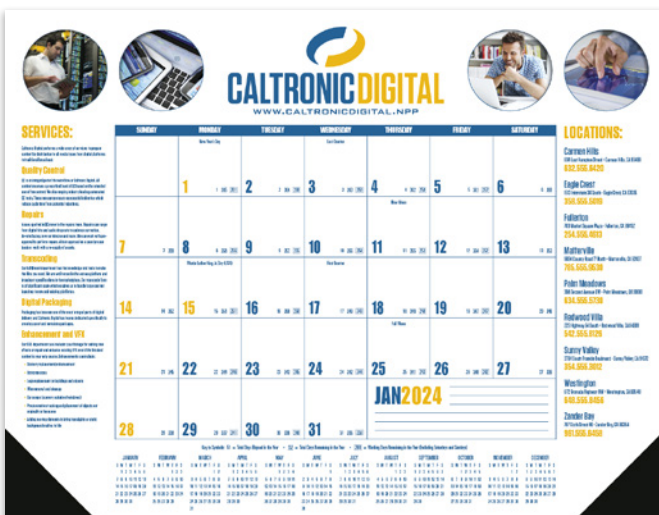

desk pads

6510
Multi-Colored Desk Pad with Vinyl Corners

Grid A: Imprint at top

Grid B: Imprint at top & right side

Grid C: Imprint at top & both sides

Product Size: 22"w x 17"h

Ad Size Grid A: 21.25"w x 3.25"h at top

Ad Size Grid B: 21.25"w x 3.25"h at top; 2.875"w x 10.375"h on right side

Ad Size Grid C: 21.25"w x 3.25"h at top; 2.875"w x 10.375"h on left & right sides

Standard Decoration: Digital

Click Image for Pricing

Set-Up: FREE

Minimum: 100

The three different grid choices on this colorful desk pad offer something for everyone. Its vinyl corners keep it neat and tidy.

3 different grid options

6510 - C