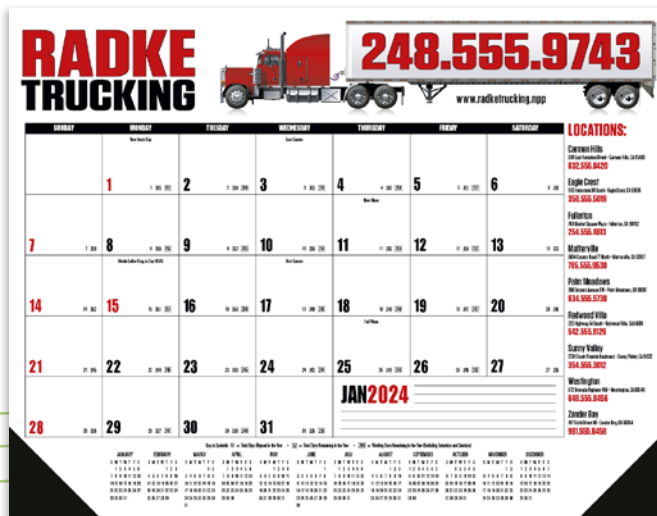

6510 - B

3 different grid options