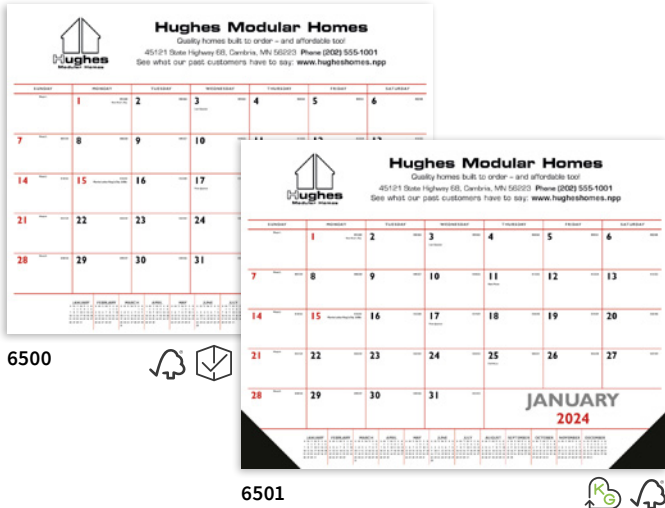

6500

6501

6503

6504

6505

6506

6515

6525

Desk Pads

6500, 6502, 6503, 6505: Includes Julian dates
6515: Grid colors change each month

Desk Pads with Vinyl Corners

6501, 6504, 6506, 6512: Includes Julian dates
6525: Grid colors change each month

Product Size: 22" w x 17" h

Ad Size: 20" w x 2.75" h

Standard Decoration: Offset

Click Image for Pricing

Set-Up: FREE

Minimum: 50

Keep your name in front of customers on a daily basis. Ample memo space for the advertising message and writing space make these desk calendars practical and a great use for your advertising dollars.

6502

6512