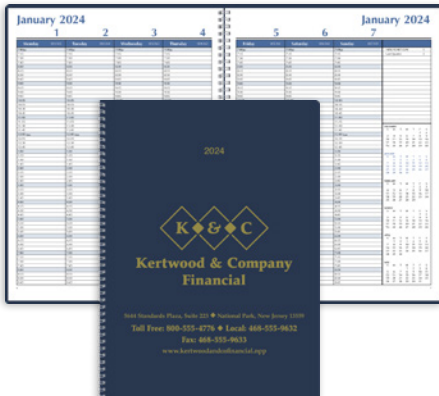

Includes both monthly and weekly dategrids. Each monthly dategrid is followed by weekly grids for the corresponding month.

Monthly Grid

Weekly Grid

8150
Monthly Planner

Product Size Closed: 9" w x 11" h
Product Size Open: 18" w x 11" h
Ad Size: 7" w x 7.125" h
Colors:
 Matte: Apple Red, Blue, Onyx
 Leatherette: Beach, Black, Burgundy, Green, Navy, Red, Royal, Yellow
Standard Decoration:
 Foil Stamp
Click Image for Pricing
Set-Up: FREE
Minimum: 100

Stay organized with the Monthly Planner. Each two-page spread displays an entire month and provides ample space for notes. Additional features include a one-year planning calendar and space for frequently called numbers.

8203
Classic Monthly Planner

Product Size Closed: 8.5" w x 11" h
Product Size Open: 17" w x 11" h
Ad Size: 7" w x 7.125" h
Colors:
 Matte: Blue, Onyx, Red
 Leatherette: Black, Burgundy, Navy
Standard Decoration:
 Foil Stamp
Click Image for Pricing
Set-Up: FREE
Minimum: 100

This slim and lightweight planner is perfect for busy people on the go. Lined dated blocks provide ample space for jotting notes and scheduling appointments.

8102
Weekly Time Manager

Product Size Closed: 9" w x 11" h
Product Size Open: 18" w x 11" h
Ad Size: 7" w x 7.125" h
Colors:
 Matte: Blue, Onyx, Red
 Leatherette: Black, Burgundy, Navy
Standard Decoration:
 Foil Stamp
Click Image for Pricing
Set-Up: FREE
Minimum: 50