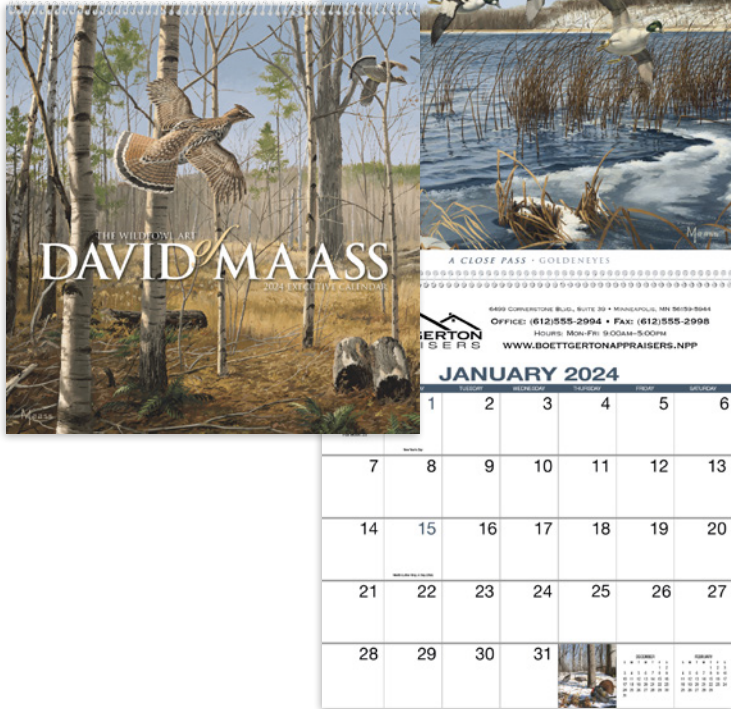

176
David Maass
Executive

Product Size Closed: 12" w x 12.5" h
Product Size Open: 12" w x 25" h
Ad Size: 11" w x 1.84" h
Standard Decoration: Digital
Click Image for Pricing
Set-Up: FREE
Minimum: 50

Outdoor enthusiasts will appreciate this calendar's life-like images of waterfowl and game birds created by renowned wildlife artist David Maass.