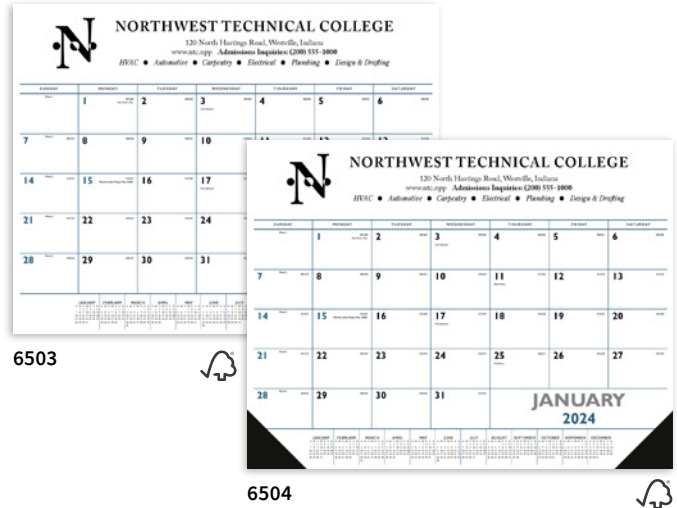

6500

6501

6503

6504

6505

6506

6515

6525

Desk Pads

6500, 6502, 6503, 6505: Includes Julian dates
6515: Grid colors change each month

Desk Pads with Vinyl Corners

6501, 6504, 6506, 6512: Includes Julian dates
6525: Grid colors change each month

Product Size: 22" w x 17" h

Ad Size: 20" w x 2.75" h

Standard Decoration: Offset

Click Image for Pricing

Set-Up: FREE

Minimum: 50

Keep your name in front of customers on a daily basis. Ample memo space for the advertising message and writing space make these desk calendars practical and a great use for your advertising dollars.

6502

6512