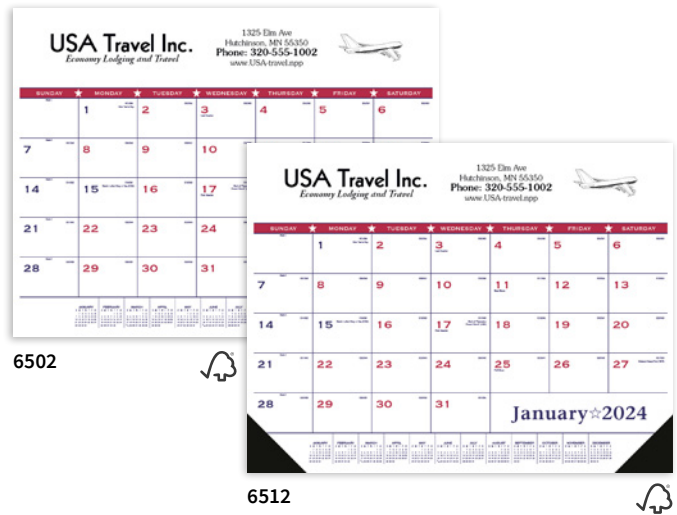

Product Size: 22" w x 17" h

Ad Size: 20" w x 2.75" h

Standard Decoration: Offset

Click Image for Pricing

Set-Up: FREE

Minimum: 50

Keep your name in front of customers on a daily basis. Ample memo space for the advertising message and writing space make these desk calendars practical and a great use for your advertising dollars.