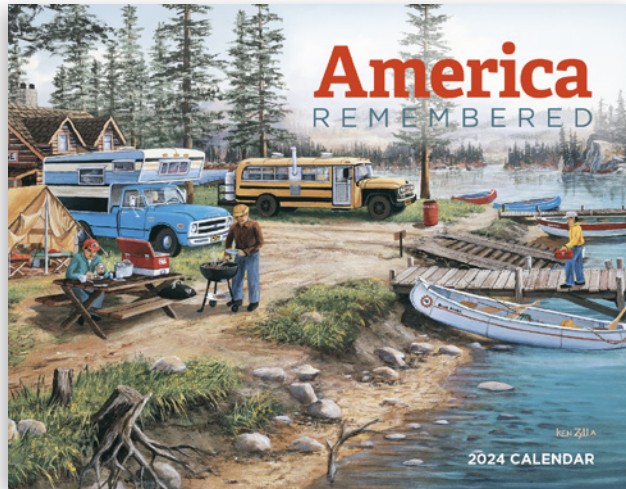

Hotline® Appointments

Stapled Size Closed: 11"w x 10.5"h

Stapled Size Open: 11"w x 19"h

Spiral Size Closed: 11"w x 10.25"h

Spiral Size Open: 11"w x 18.5"h

Ad Size: 10.1875"w x 1.375"h

Standard Decoration: Digital

Click Image for Pricing

Set-Up: FREE

Minimum: 150

Economy meets eye-catching design. The FSC® label means that the materials used for this product come from well-managed FSC®-certified forests and other controlled sources.

829 Stapled
429 Spiral