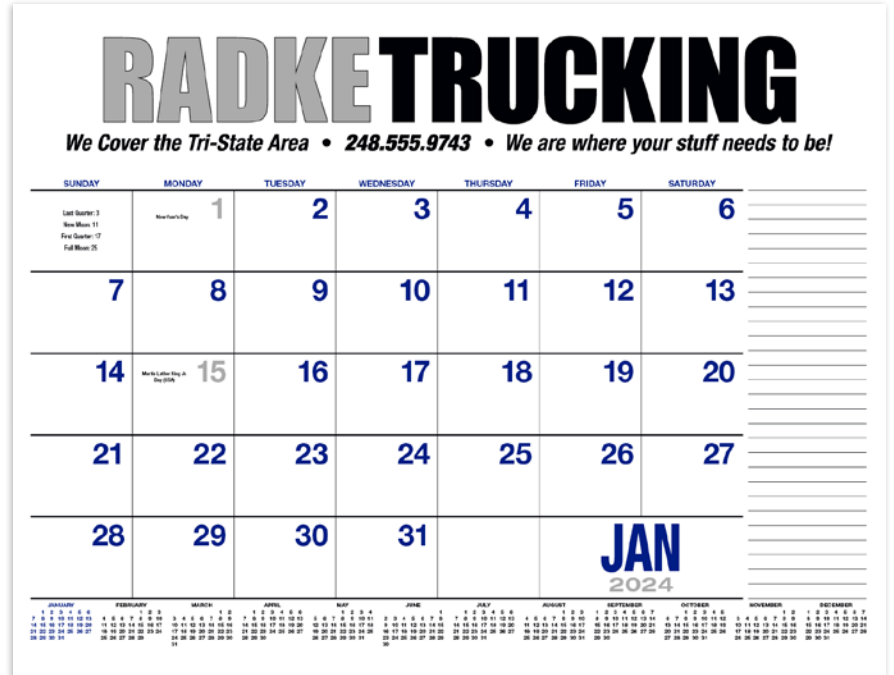

931

13-Month Desk Pad

Product Size: 22"w x 16.625"h

Ad Size: 21.25"w x 3.5"h

Standard Decoration: Digital

Click Image for Pricing

Set-Up: FREE

Minimum: 100

This calendar is the ultimate desk accessory, making it easy to stay on top of appointments and projects at a glance. Choose from these popular colors that will be the numbers and names of the months. The balance will be gray.

Red
(PMS 485)

Yellow
(PMS 130)

Orange
(PMS 165)

Green
(PMS 355)

Dark Blue
(Reflex Blue)

Burgundy
(PMS 201)

Brown
(PMS 168)

Black

Blue (PMS 300)

371

Planner 7" x 10"

Product Size Closed: 7"w x 10"h

Product Size Open: 14"w x 10"h

Ad Size: 14"w x 10"h

Standard Decoration: Digital

Click Image for Pricing

Set-Up: FREE

Minimum: 50

Stay organized with this 14-month planner. Each two-page spread displays an entire month and provides ample space for notes.